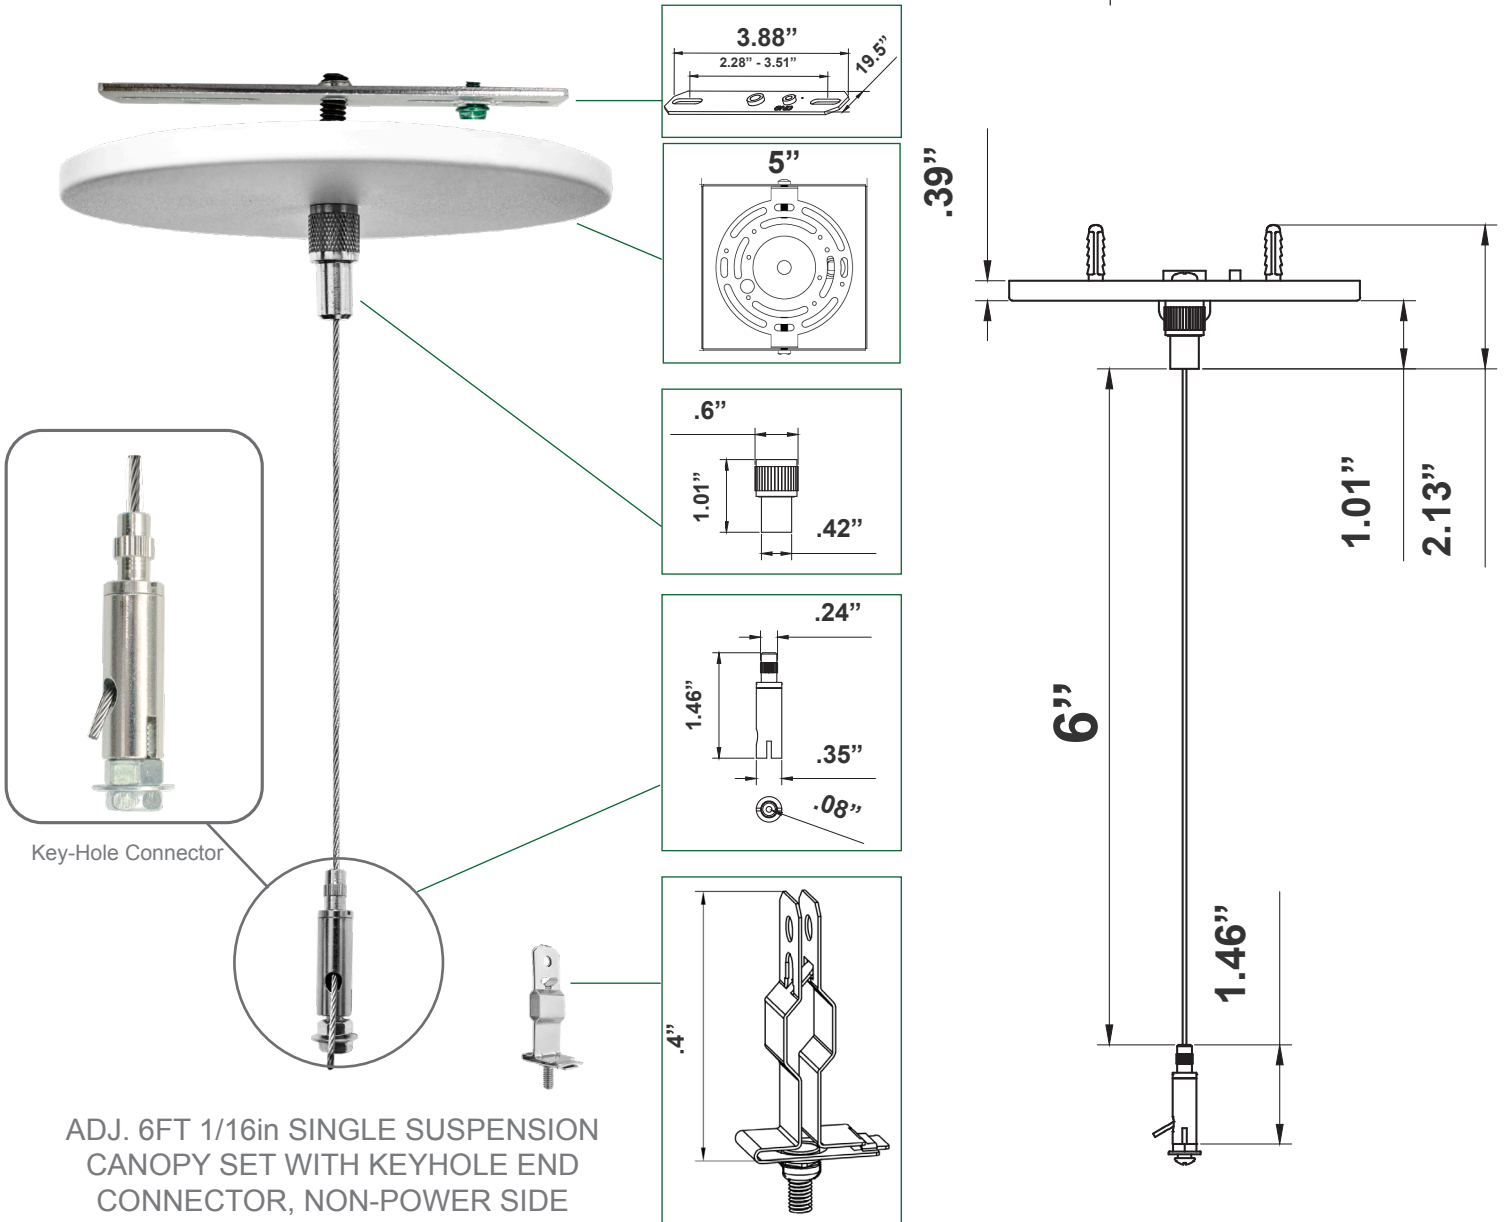

# SCL SERIES

SCL-CSQ1-6FT

**WESTGATE**  
THE FUTURE IS HERE...AND IT'S QUITE BRIGHT!

Customer Name: \_\_\_\_\_

Project Name: \_\_\_\_\_

Note: \_\_\_\_\_

Type: \_\_\_\_\_

ADJ. 6FT 1/16in SINGLE SUSPENSION  
CANOPY SET WITH KEYHOLE END  
CONNECTOR, NON-POWER SIDE

## Mechanical:

- Adjustable Steel Aircraft Cable, 6FT Long Max.
- 1/16 Dia. Aircraft Cable
- Zinc-Plated Steel Connectors
- Steel Canopy, White Powder Coated
- Max Load: 70 Lbs.
- Fits on a Standard 3" or 4" Junction Boxes.
- Fits on T-Bar Ceilings
- Steel T-bar Clip Included

**WESTGATE**

Phone: (877) 805-2252 | Fax: (877) 805-2252  
www.westgatemfg.com

**Related Models:**

SCL-CS1P-6FT-NC

SCL-CS1P-6FT

**Accessories & Replacement Parts:**

**SCL-6FT-SJTW18/5**  
WHITE 6 FT. CORD, SJTW 18 AWG  
5-CONDUCT ( WH/BK/GN/PU/GY)

**SCL-100FT-SJTW18/5**  
WHITE 100 FT. CORD, SJTW 18 AWG  
5-CONDUCT ( WH/BK/GN/PU/GY)

**SCL-100FT-SJTW18/6**  
WHITE 100 FT. CORD, SJTW 18 AWG  
6-CONDUCT ( WH/BK/GN/PU/GY +  
RED FOR EMERGENCY)

**SCL-ASC-50FT**  
1/16IN 50FT ROLL STEEL AIRCRAFT  
SUSPENSION CABLE